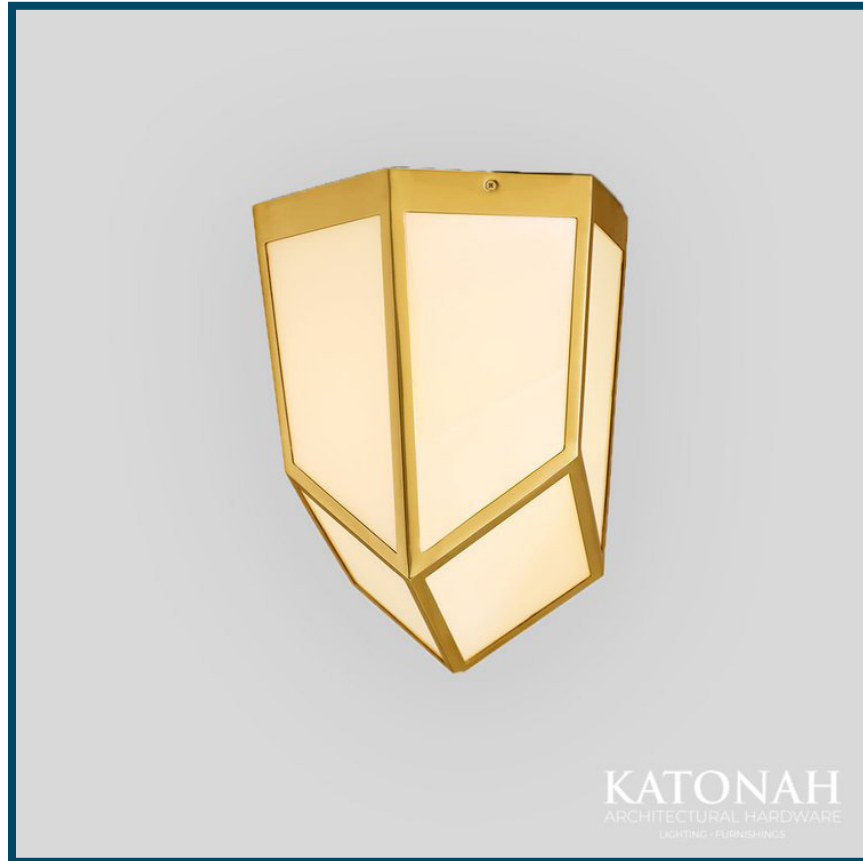

# KATONAH

ARCHITECTURAL HARDWARE

LIGHTING • FURNISHINGS

Geo Flush Mount

Available In:

14-1/2" H x 10-7/20" W x 12" D

New York  
212.813.9680  
Newyork@katonahhardware.com

Chicago  
312.670.1313  
Chicago@katonahhardware.com